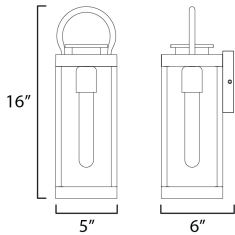

INSTALL UP/DOWN: Down
OPERATING TEMPERATURE:
-20°C (-4°F), 40°C (104°F)

MEASUREMENTS

DIMENSION : 5" W x 16" H x 6" Ext
BACK PLATE : 5" W x 5" H x 9.5" HCO
HANGING WEIGHT : 3.78 lb

LAMPING

INPUT VOLTAGE : 120V
BULB : 1 x 60W Incandescent E26 Medium , 60W Total
BULB INCLUDED : (Not Included)
DIMMABLE : Y